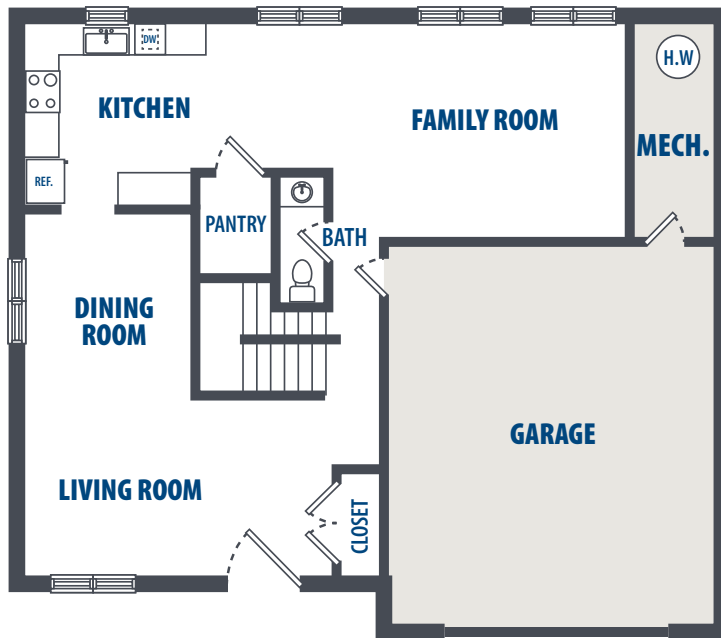

CONWAY FLOOR PLAN 2379-1

4 Bedroom | 2.5 Bath | 2379 Sq. Ft.*

7666 Intrepid Street, Bldg. # 456 | Millington, TN 38054 | Phone: 901-677-0800

**All square footage is approximate.*