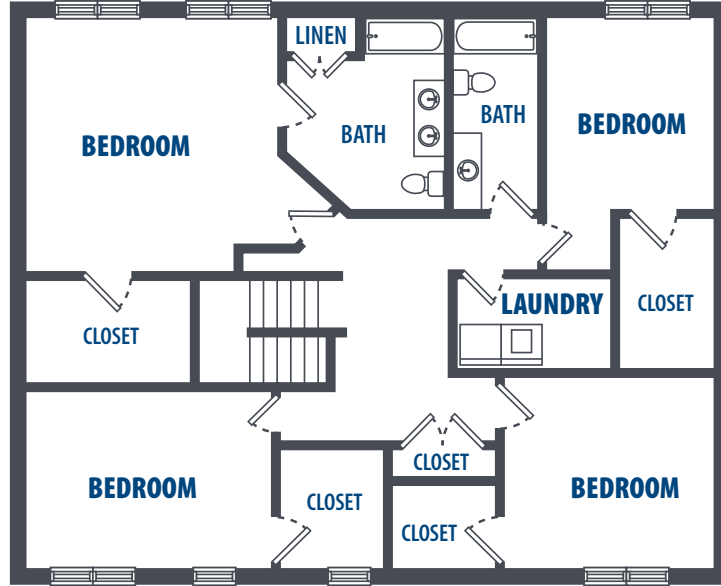

CONWAY FLOOR PLAN 2379-1

4 Bedroom | 2.5 Bath | 2379 Sq. Ft.*

7666 Intrepid Street, Bldg. # 456 | Millington, TN 38054 | Phone: 901-677-0800

**All square footage is approximate.*