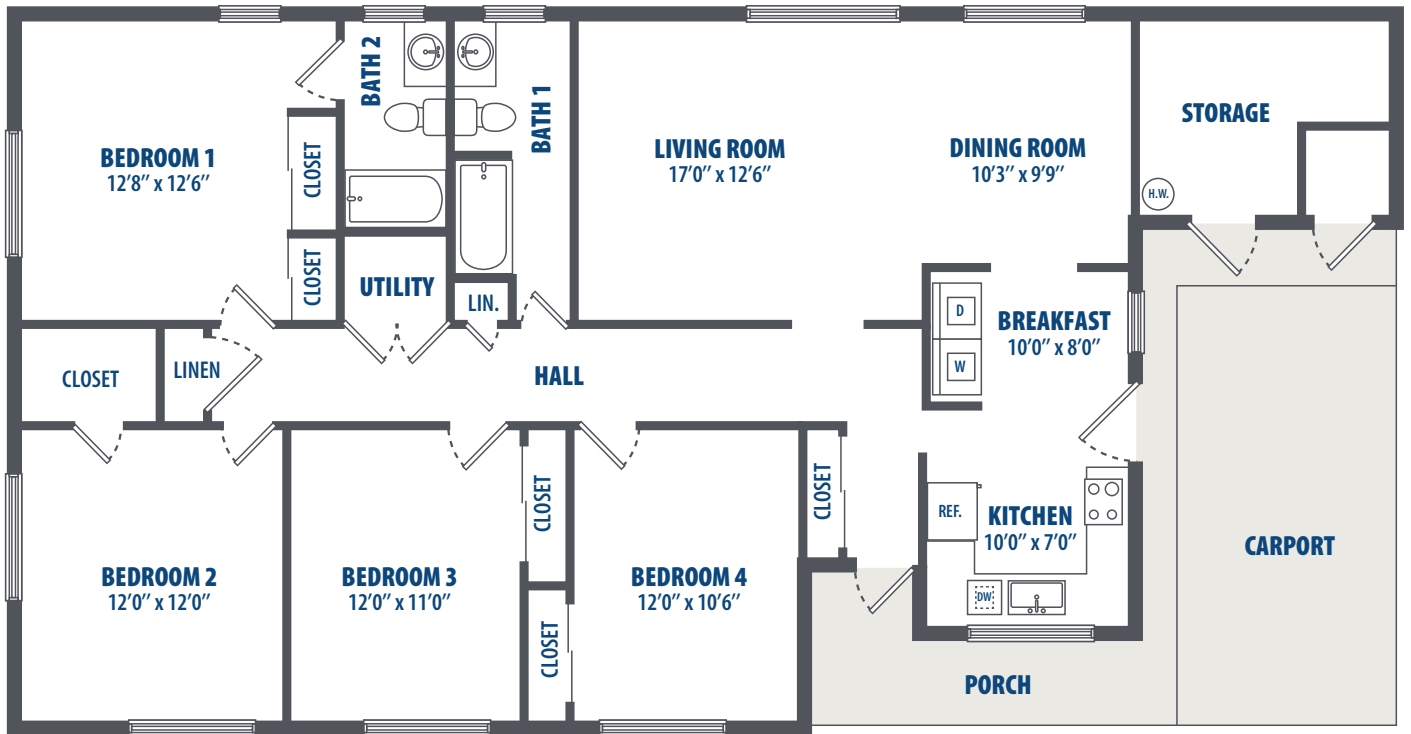

JPJ FLOOR PLAN 4B

4 Bedroom | 2 Bath | 1850 Sq. Ft.*

7666 Intrepid Street, Bldg. # 456 | Millington, TN 38054 | Phone: 901-677-0800

**All square footage is approximate.*