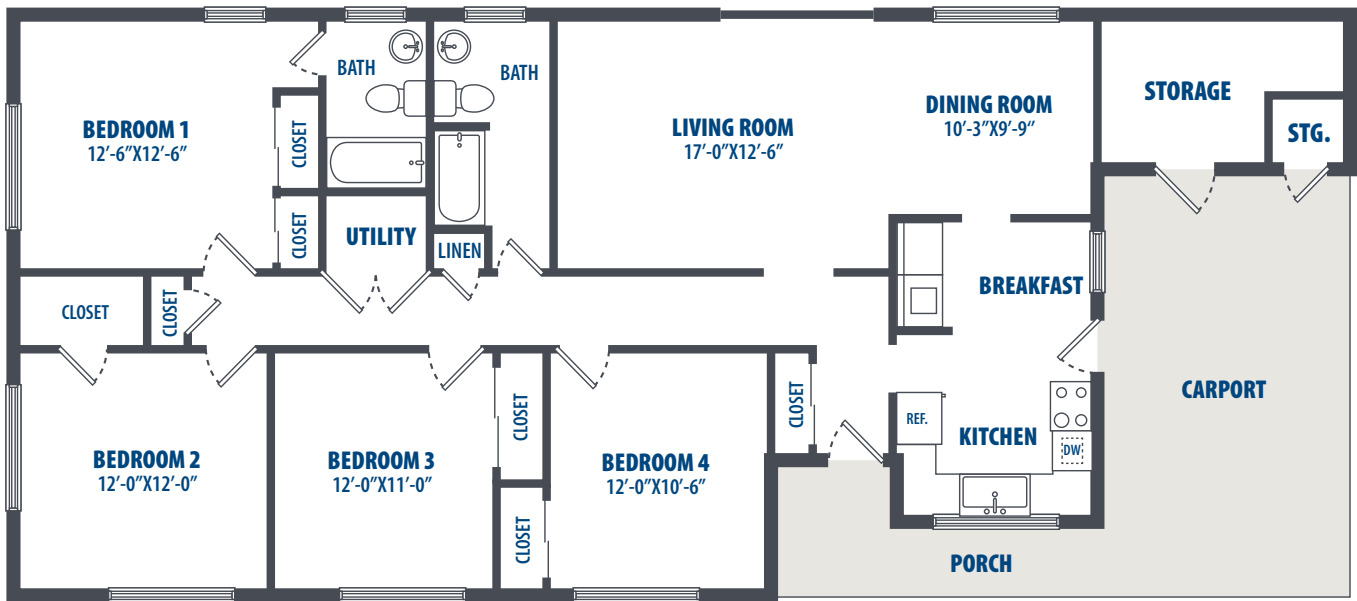

JPJ FLOOR PLAN 4K

4 Bedroom | 2 Bath | 1650 Sq. Ft.*

7666 Intrepid Street, Bldg. # 456 | Millington, TN 38054 | Phone: 844-997-8678

**All square footage is approximate.*