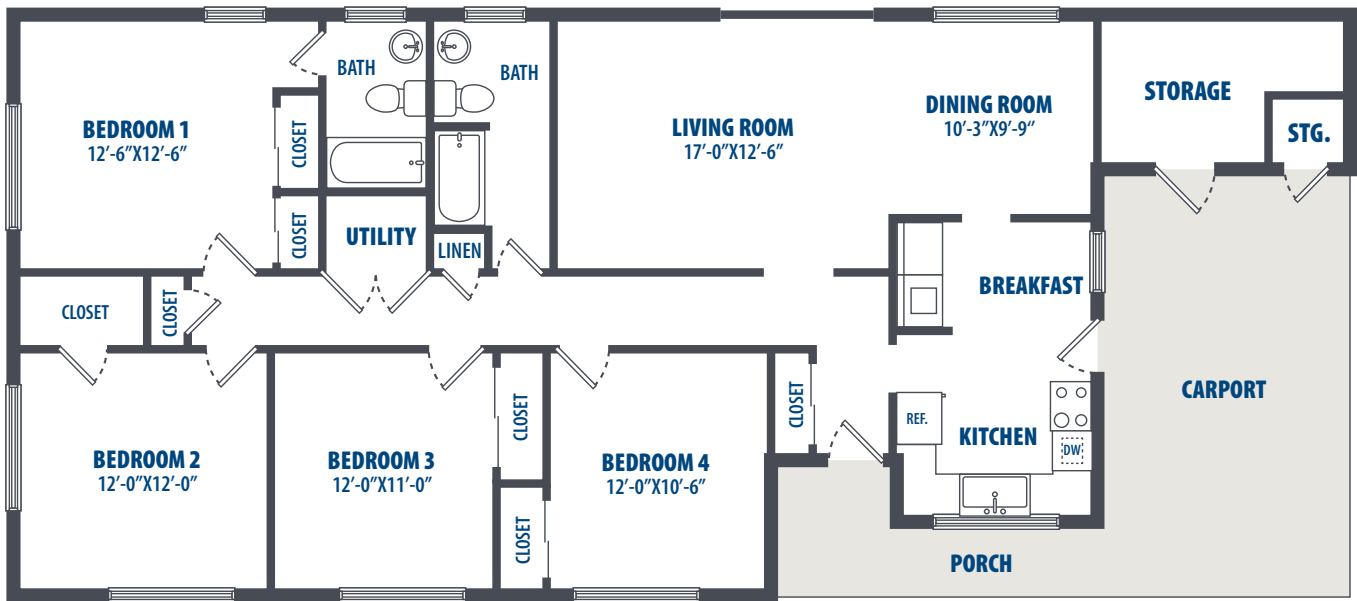

## JPJ FLOOR PLAN 4K

4 Bedroom | 2 Bath | 1650 Sq. Ft.\*

7666 Intrepid Street, Bldg. # 456 | Millington, TN 38054 | Phone: 901-677-0800

*\*All square footage is approximate.*