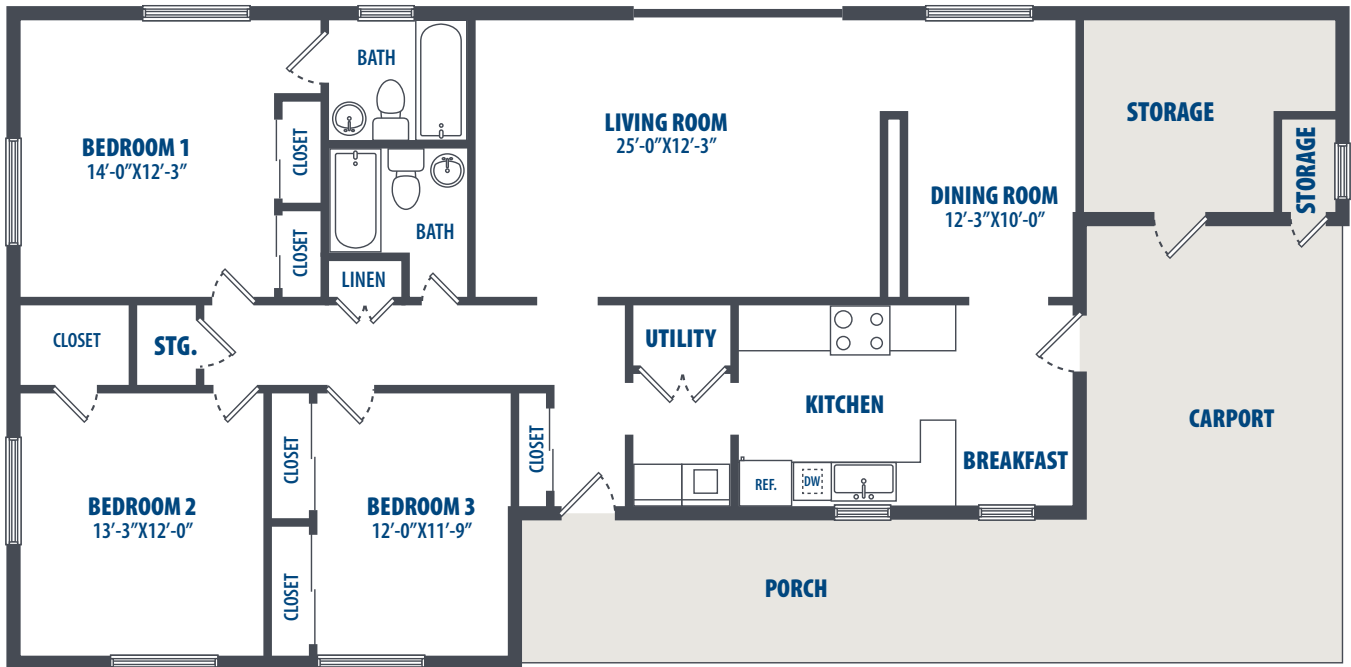

## JPJ FLOOR PLAN 3J

3 Bedroom | 2 Bath | 1500 Sq. Ft.\*

7666 Intrepid Street, Bldg. # 456 | Millington, TN 38054 | Phone: 901-677-0800

*\*All square footage is approximate.*