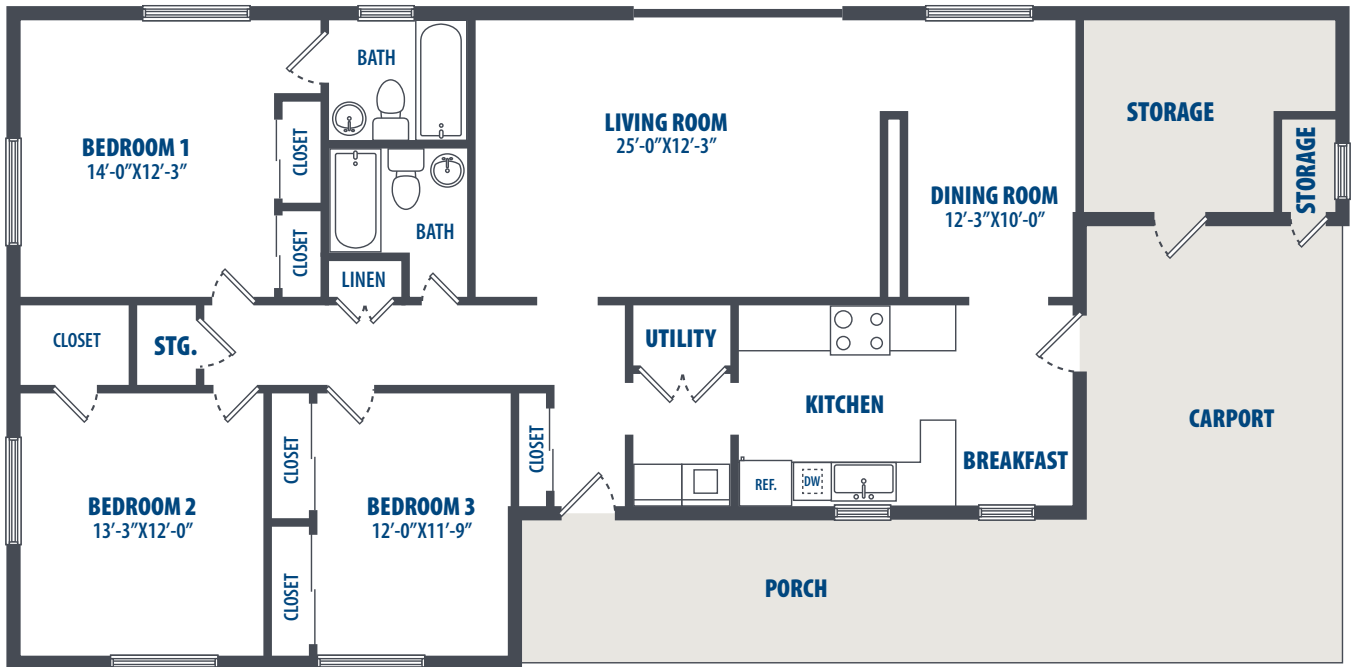

JPJ FLOOR PLAN 3J

3 Bedroom | 2 Bath | 1500 Sq. Ft.*

7666 Intrepid Street, Bldg. # 456 | Millington, TN 38054 | Phone: 844-997-8678

**All square footage is approximate.*