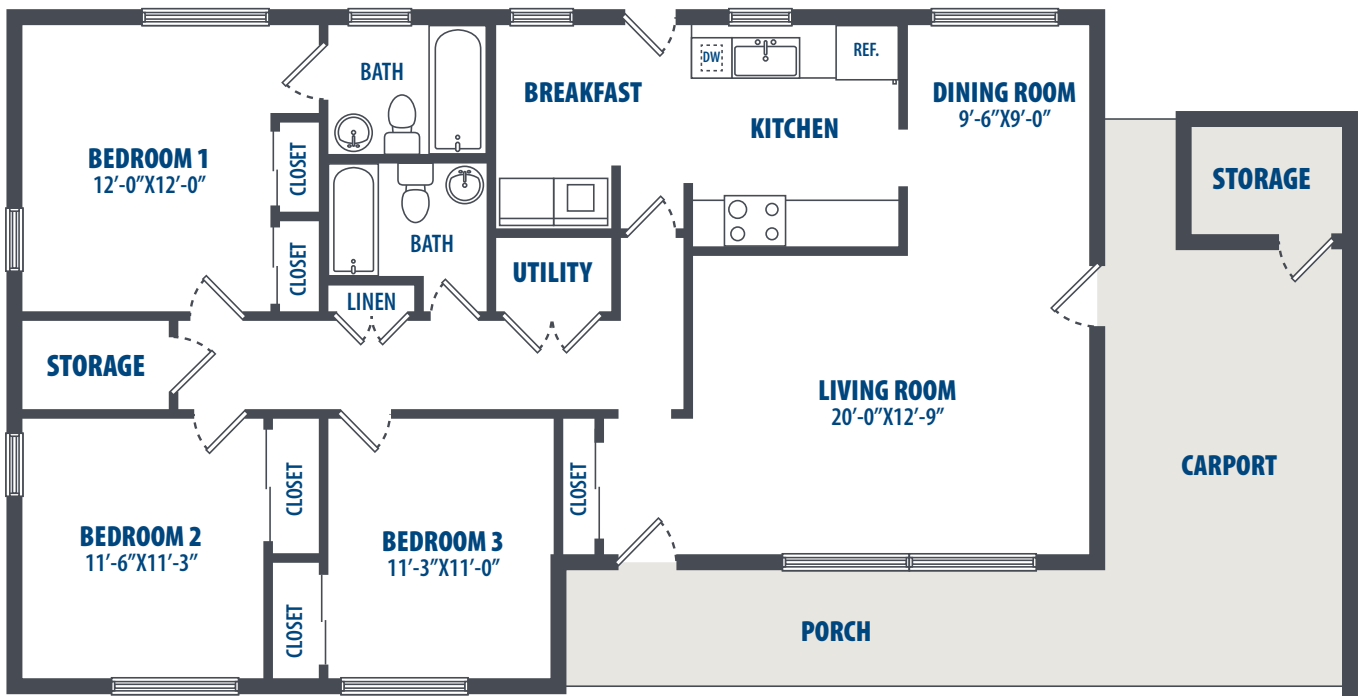

JPJ FLOOR PLAN 3G

3 Bedroom | 2 Bath | 1375 Sq. Ft.*

7666 Intrepid Street, Bldg. # 456 | Millington, TN 38054 | Phone: 844-997-8678

**All square footage is approximate.*