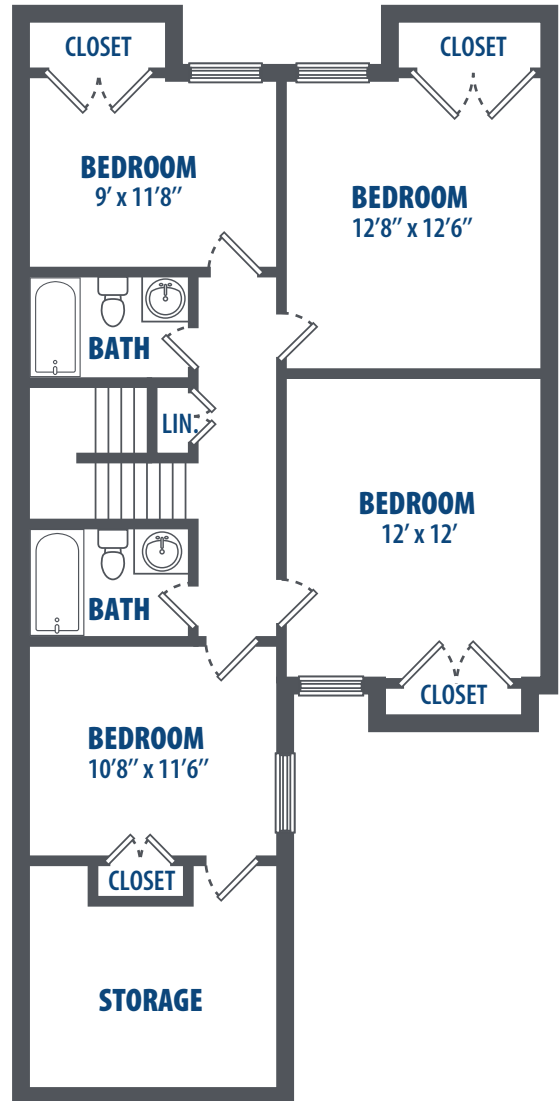

ENTERPRISE FLOOR PLAN 4B

4 Bedroom | 2.5 Bath | 1850 Sq. Ft.*

7666 Intrepid Street, Bldg. # 456 | Millington, TN 38054 | Phone: 901-677-0800

**All square footage is approximate.*