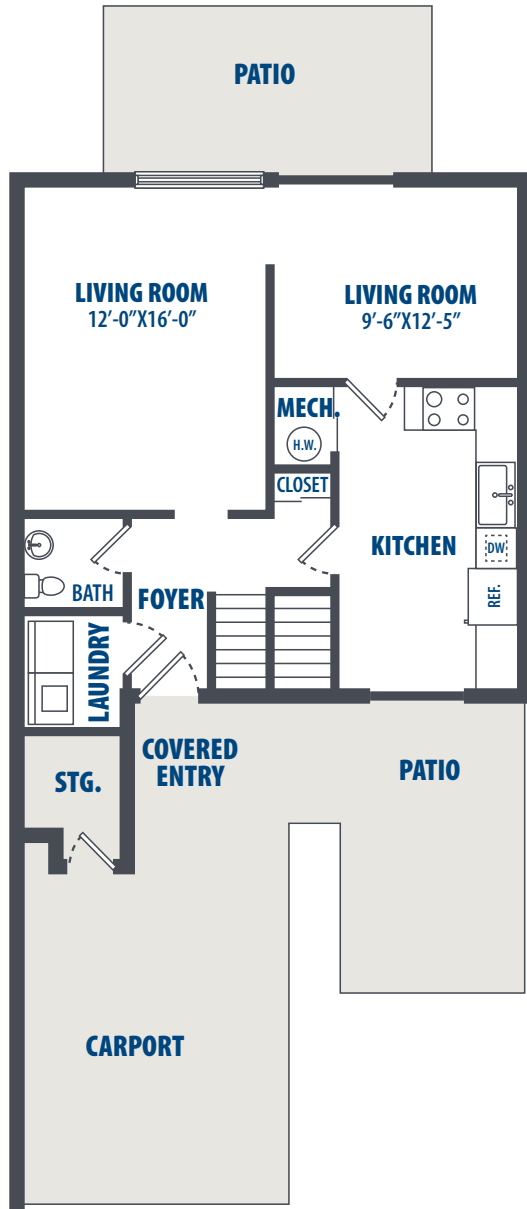

ENTERPRISE FLOOR PLAN 3B

3 Bedroom | 2 Bath | 1450 Sq. Ft.*

7666 Intrepid Street, Bldg. # 456 | Millington, TN 38054 | Phone: 844-997-8678

**All square footage is approximate.*