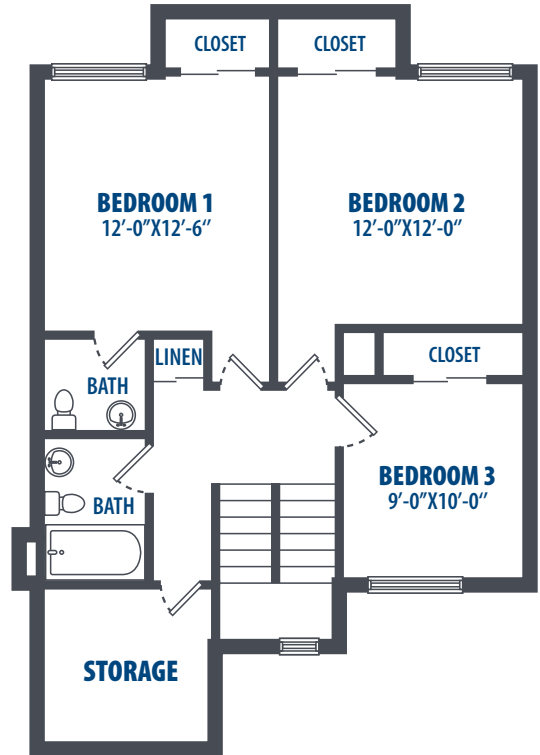

ENTERPRISE FLOOR PLAN 3B

3 Bedroom | 2 Bath | 1450 Sq. Ft.*

7666 Intrepid Street, Bldg. # 456 | Millington, TN 38054 | Phone: 844-997-8678

**All square footage is approximate.*