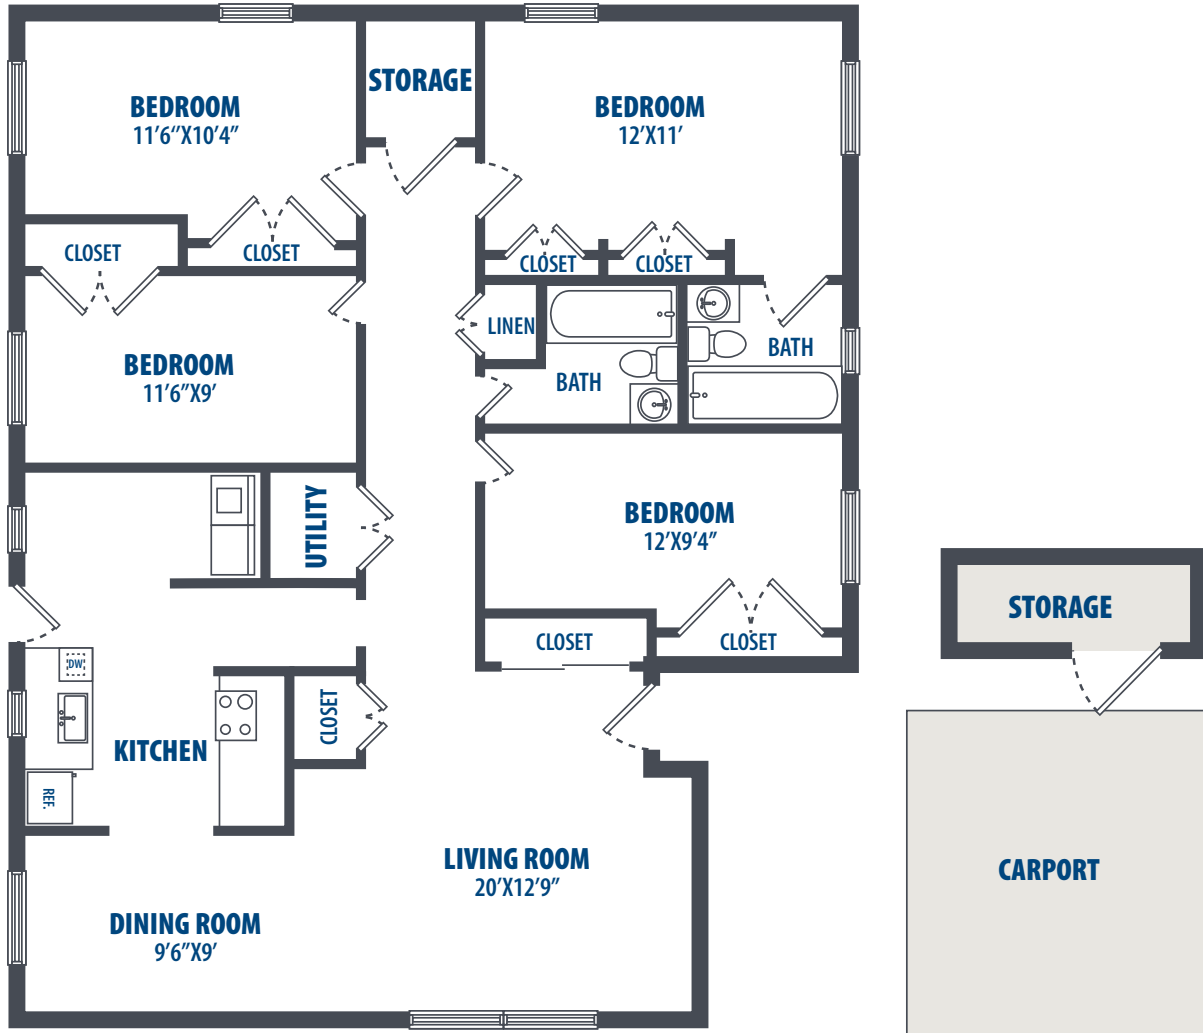

CAPEHART FLOOR PLAN 4E

4 Bedroom | 2 Bath | 1475 Sq. Ft.*

7666 Intrepid Street, Bldg. # 456 | Millington, TN 38054 | Phone: 844-997-8678

**All square footage is approximate.*