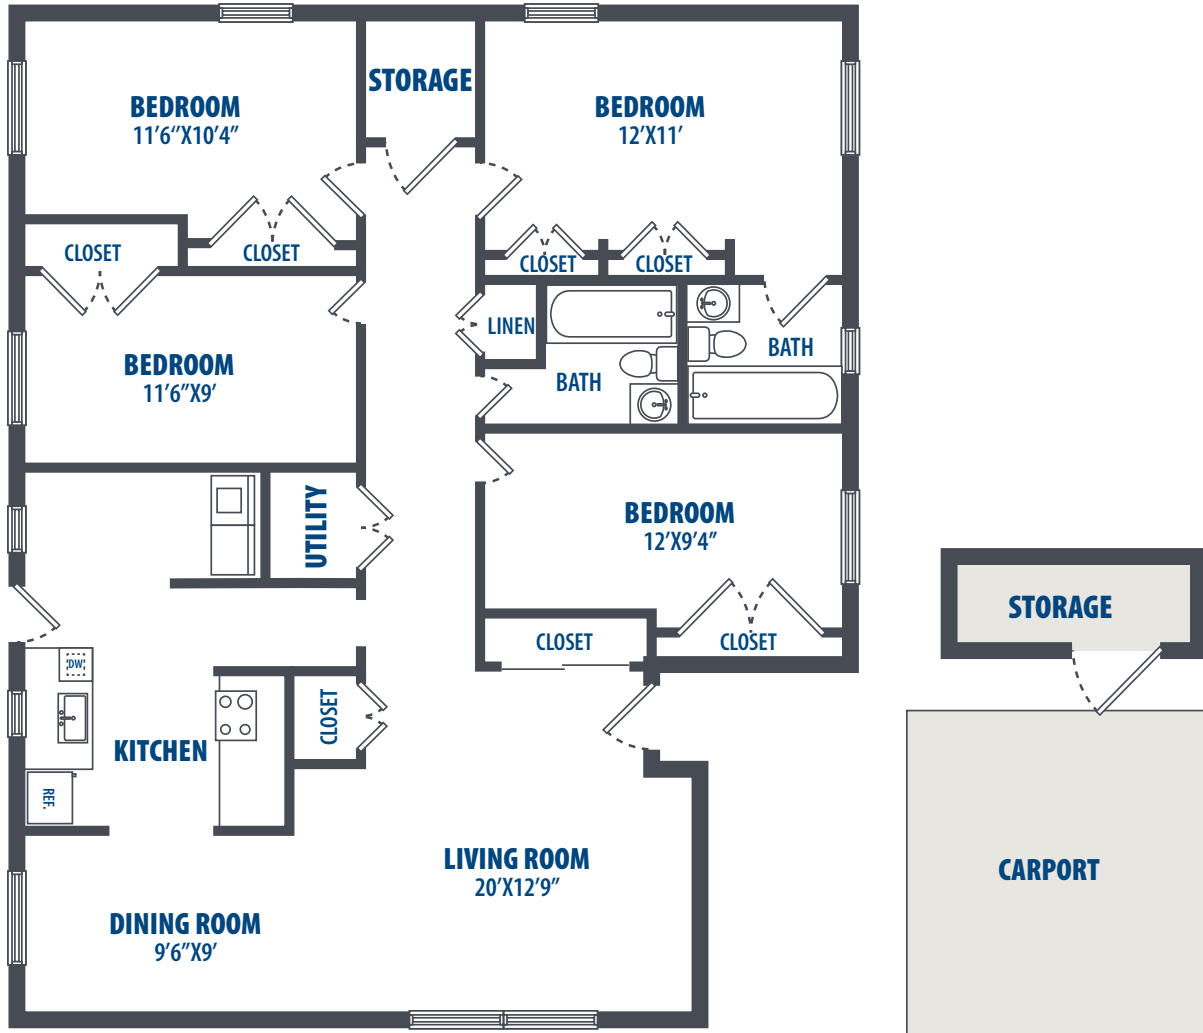

CAPEHART FLOOR PLAN 4E

4 Bedroom | 2 Bath | 1475 Sq. Ft.*

7666 Intrepid Street, Bldg. # 456 | Millington, TN 38054 | Phone: 901-677-0800

**All square footage is approximate.*