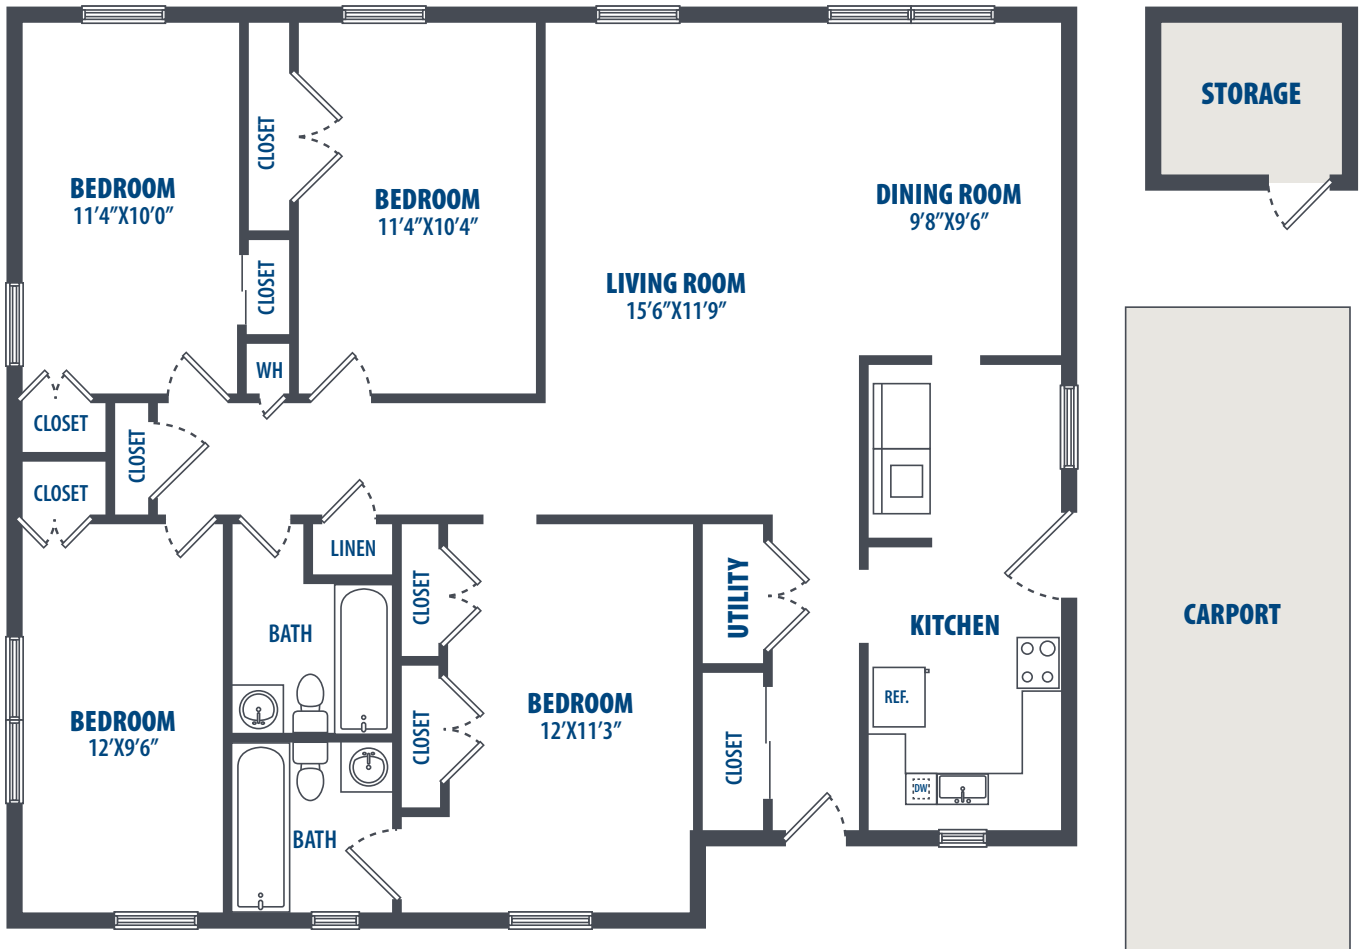

CAPEHART FLOOR PLAN 4D

4 Bedroom | 2 Bath | 1450 Sq. Ft.*

7666 Intrepid Street, Bldg. # 456 | Millington, TN 38054 | Phone: 901-677-0800

**All square footage is approximate.*