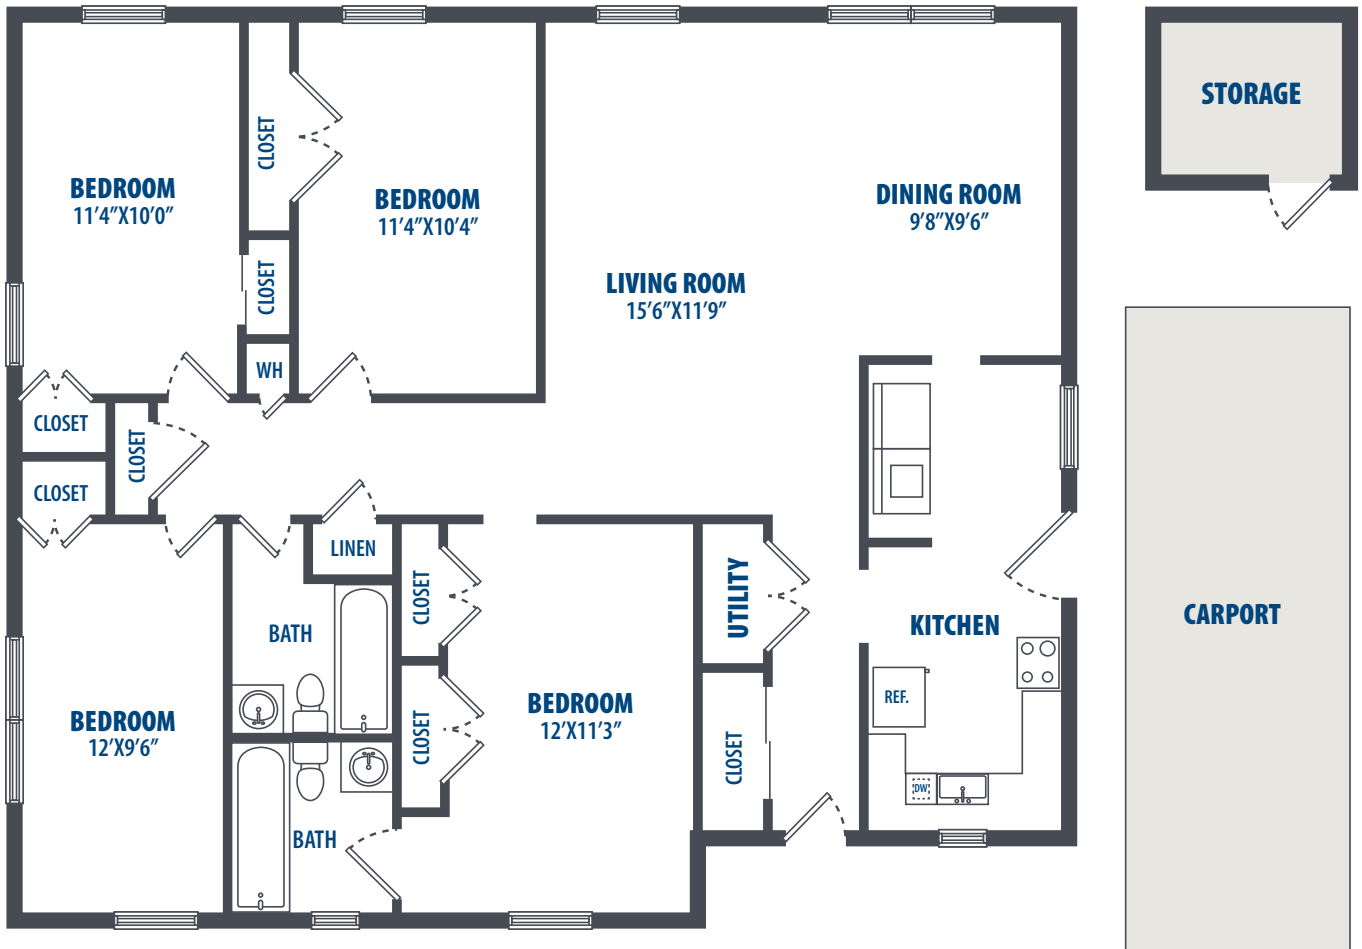

# CAPEHART FLOOR PLAN 4D

4 Bedroom | 2 Bath | 1450 Sq. Ft.\*

7666 Intrepid Street, Bldg. # 456 | Millington, TN 38054 | Phone: 844-997-8678

*\*All square footage is approximate.*