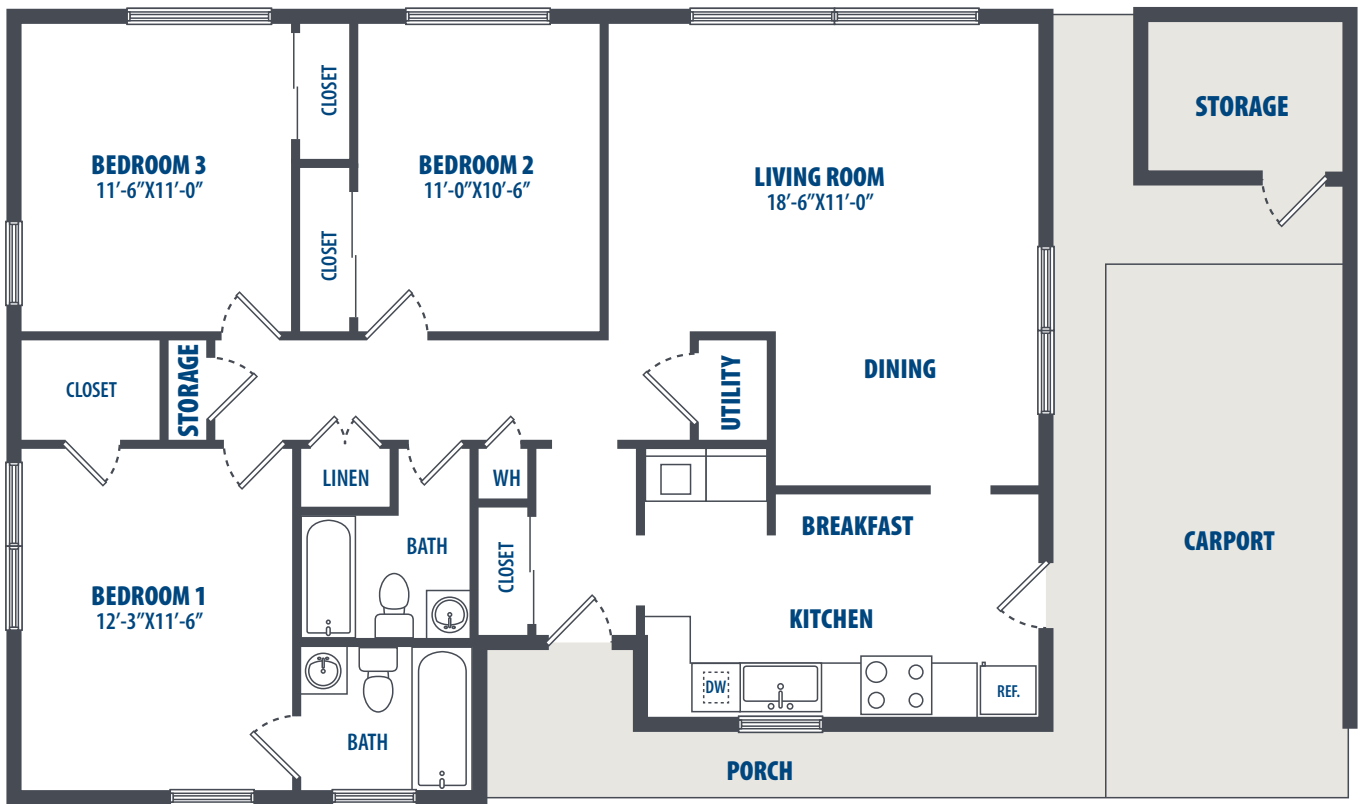

CAPEHART FLOOR PLAN 3B

3 Bedroom | 2 Bath | 1250 Sq. Ft.*

7666 Intrepid Street, Bldg. # 456 | Millington, TN 38054 | Phone: 901-677-0800

**All square footage is approximate.*